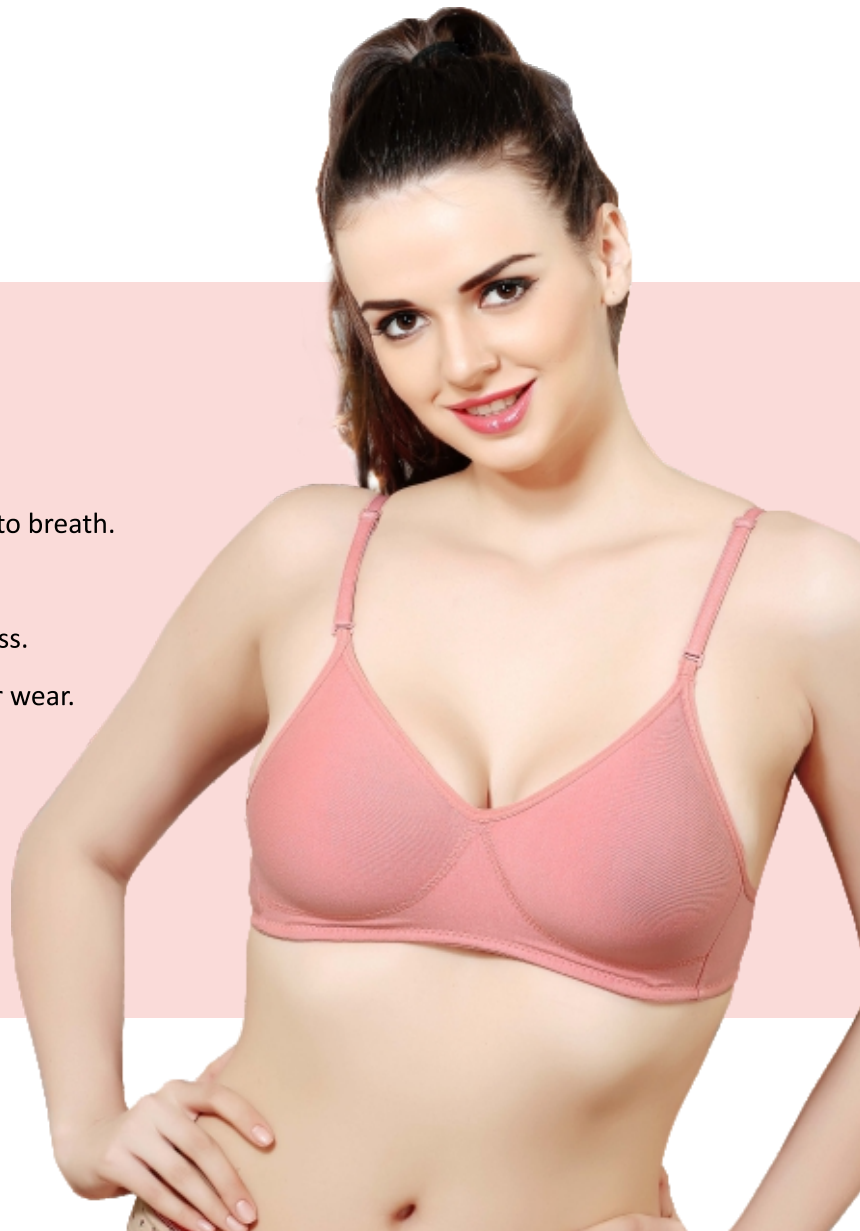

Peony

Soft luxurious cotton stretchable fabric that enables skin to breath.

100% combed cotton with bio finish.

Double layer seamless cups gives smooth look for any dress.

Thin detachable straps that can be worn as per your outer wear.

Deep slim back with single hook.

Available Cup Size

CUP	30	32	34	36	38	40	42
B	✓	✓	✓	✓	✓		

Colors