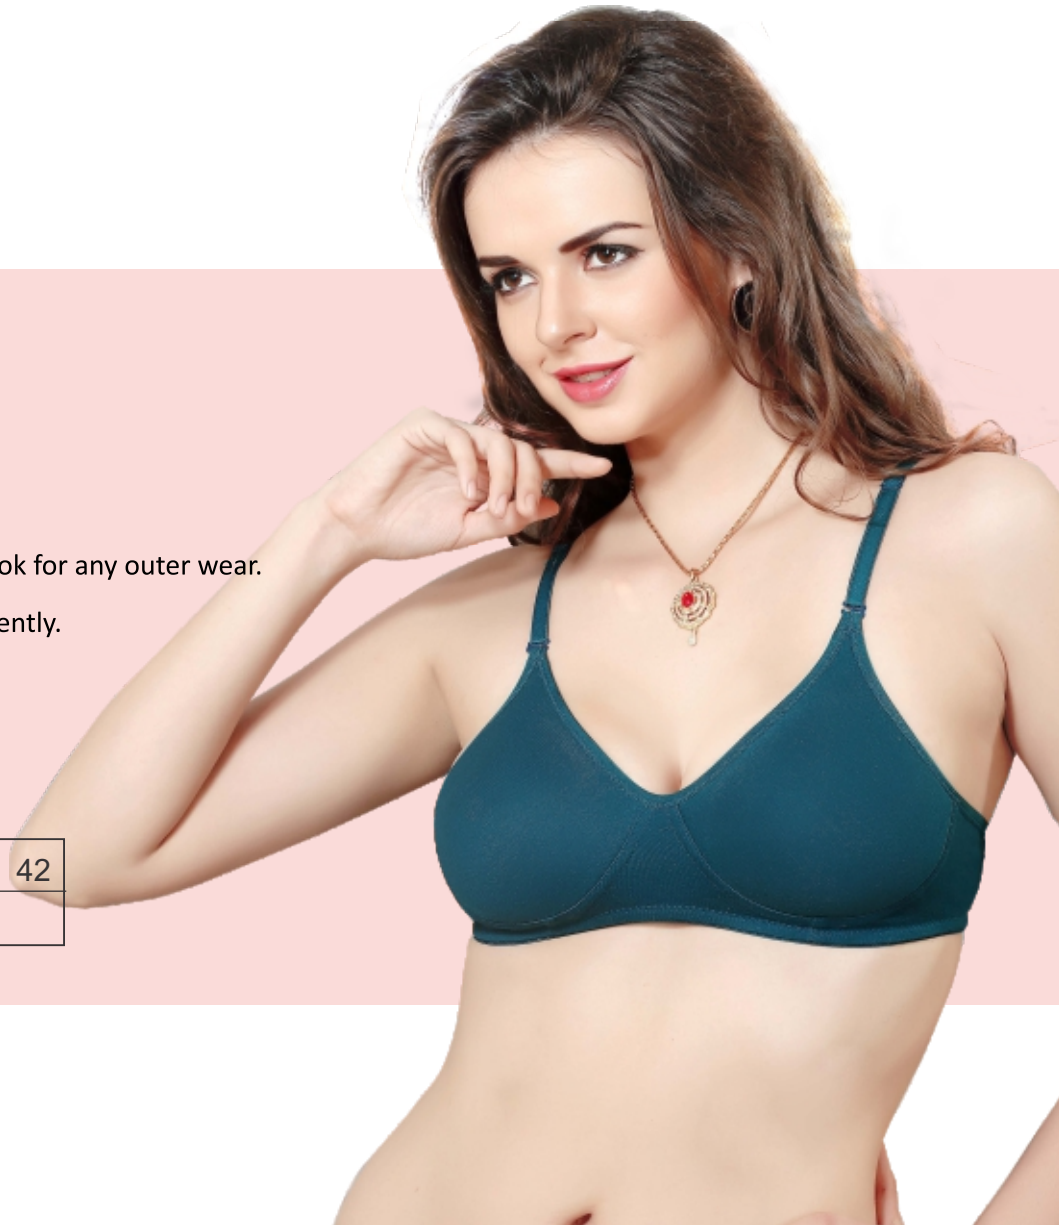

Globe

Rich cotton stretchable fabric.

Double layered seamless cups gives smooth look for any outer wear.

Thin detachable straps that can be worn differently.

Available Cup Size

CUP	30	32	34	36	38	40	42
B	✓	✓	✓	✓	✓	✓	

Colors